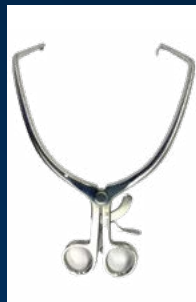

N2 (UK) Ltd

Veterinary Supplies

Hip Replacement Instruments

“The pointed deep reach Gelpis in combination with the fine bent Hohmann retractor allow fantastic exposure of the acetabulum during total hip replacement. This facilitates accurate reaming of the acetabulum with only a single assistant. Another set of great custom instruments from N2”