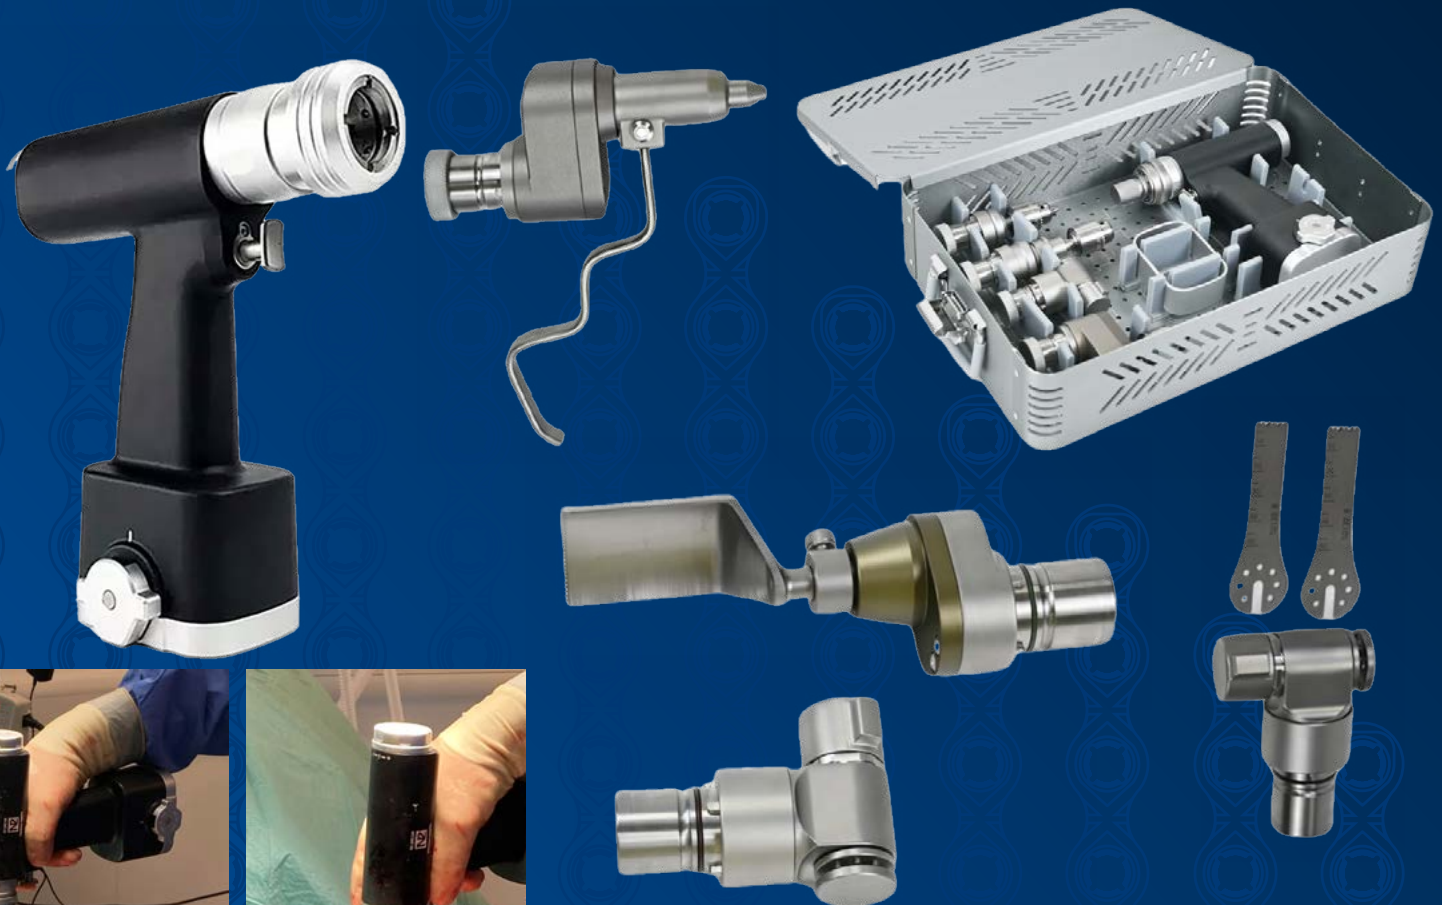

N2 (UK) Ltd

Multi-function Drill Saw System with TPLO

Veterinary Supplies

We constantly get asked for an all-in-one unit the covers everything including TPLO that doesn't cost the earth to our customers. We finally found the A100 system that fits the bill. A robust sturdy handpiece with a large range of attachments. We have collated 5 of the most common attachments together in a kit that offers fantastic value under £4000

| Order Code | Description | RRP |
|--------------|---|-----------|
| PT-A100-SET | Full Modular Kit Including Handpiece, 1 Battery,Charger,Transfer Device, Jacobs Chuck, AO Attachment, Oscillating Saw, K Wire Attachment,TPLO Saw | £3,950.00 |
| PT-A100-HP | Handpiece, including 2 Batteries, Charger and Transfer Device | £2,000.00 |
| PT-A100-JC | Jacobs Chuck Attachment 0.8-8mm | £420.00 |
| PT-A100-AO | AO Drill Attachment 0.8-8mm | £420.00 |
| PT-A100-OS | Oscillating Saw Attachment 18000rpm | £420.00 |
| PT-A100-KW-S | A+100 K Wire Attachment small 0.2-2.0mm | £420.00 |
| PT-A100-KW-L | A+100 K Wire Attachment large 1.5mm - 3.2mm | £420.00 |
| PT-A100-TPLO | TPLO Saw Attachment | £500.00 |
| PT-A100-BAT | Spare battery | £70.00 |